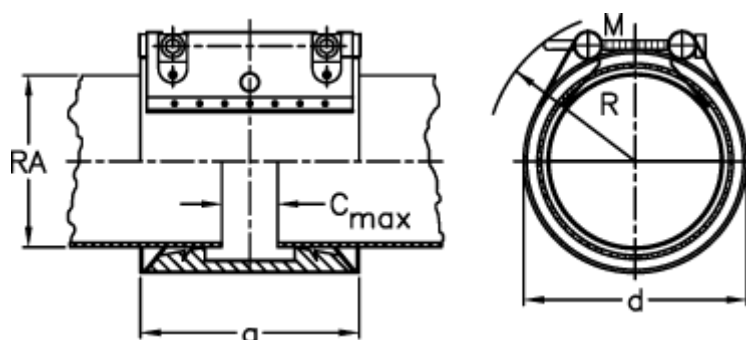

Article number: 025818660140

Description: Norma Connect pipe coupling  
PLAST GRIP PGL W5 Ø=140,0 NBR, 16 bar

## Measures

a	= 115.0
C max with insertion band	= 25
d	= 170
M (screw)	= M12
Nominal pressure (bar)	= 16
R	= 200
RA	= 140.0
RA min-RA max plastic	= 139,0-141,0

Weight a piece = 3.4